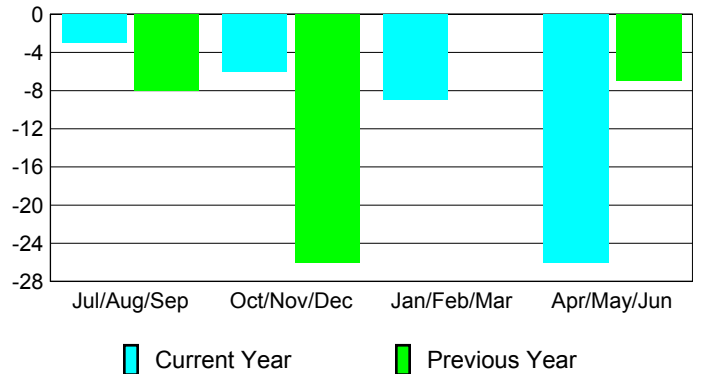

Gender Comparison 2008-2009

Jul/Aug/Sep

Oct/Nov/Dec

Jan/Feb/Mar

Apr/May/Jun

Male

Female