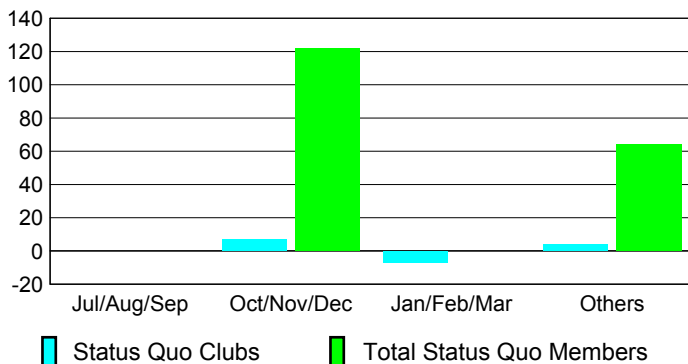

### Clubs 2007-2008

Month	New Club Goal	Actual New Clubs	Actual Dropped Clubs	Gain/Loss of Clubs	Gain/Loss of Clubs
Jul/Aug/Sep	0	0	0	0	0
Oct/Nov/Dec	0	0	0	0	0
Jan/Feb/Mar	0	0	0	0	0
Apr/May/Jun	0	0	-3	-3	0
<b>Totals</b>	<b>0</b>	<b>0</b>	<b>-3</b>	<b>-3</b>	<b>0</b>

### Club Results 2008-2009

Goal, New, Dropped, Gain/Loss

### Comparison of Club Gain/Loss

Current Year Compared to the Previous Year

### YTD Status Quo Clubs 2008-2009

Status Quo Clubs Compared to Status Quo Members