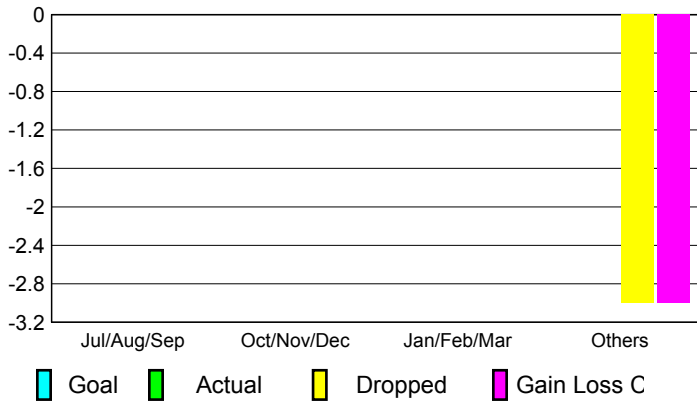

2008-2009 GMT Quarterly Report for District (or Undistricted) **District T 3**

GMT: **ORLANDO TEUBER**

Location: **CHILE**

GMT CA: **3**

CLUBS

Club Results 2008-2009

Clubs 2007-2008

Month	New Club Goal	Actual New Clubs	Actual Dropped Clubs	Gain/Loss of Clubs	Gain/Loss of Clubs
Jul/Aug/Sep	0	0	0	0	0
Oct/Nov/Dec	0	0	0	0	0
Jan/Feb/Mar	0	0	0	0	0
Apr/May/Jun	0	0	-3	-3	0
Totals	0	0	-3	-3	0

Club Results 2008-2009

Goal, New, Dropped, Gain/Loss

Comparison of Club Gain/Loss

Current Year Compared to the Previous Year