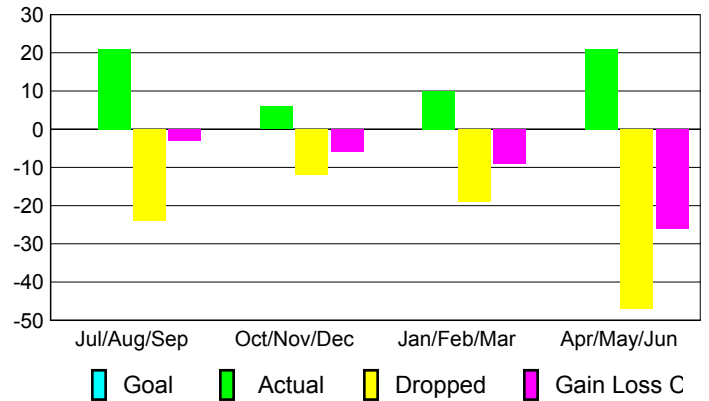

Membership Results 2008-2009

Goal, New, Dropped, Gain/Loss

Comparison of Membership Gain/Loss

Current Year Compared to the Previous Year